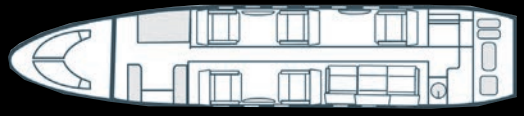

N572JS HAWKER 900XP

Aircraft Category: Midsize Jet

The ideal choice for both business and leisure travel across the Americas with luxurious accommodations.

Certified Worldwide Ops | Cabin Aide

- ▶ **Capacity:** Comfortable 8 passenger executive configuration
- ▶ **Interior:** Light cream color leather interior, forward 4-place seating area and an single captains chair opposite a 3 place divan
- ▶ **Galley:** Forward galley with microwave and coffee maker
- ▶ **Amenities:** Complimentary Domestic Wifi, Forward and aft video monitors and Airshow

Berthing	4
Lavatories	1
Max. Range	2929nm
Max. speed	mach 0.7/516mph
Cabin Height	5'7"
Cabin Length	21'3"
Cabin Width	6'
Internal Baggage	50 cu ft

YOR	2008
YOM	2008

8
Passengers

Wifi Available*

KBCT
Base Location