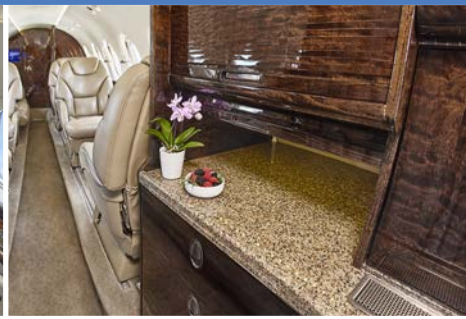

N221PB HAWKER 800XP

Aircraft Category: Midsize Jet

The ideal choice for both business and leisure travel across the Americas with luxurious accommodations.

Certified Worldwide Ops | Cabin Aide

- **Capacity:** Comfortable 8 passenger executive configuration
- **Interior:** Beige leather interior, forward 4-place seating area and an single captains chair opposite a 3 place divan
- **Galley:** Forward galley with microwave and coffee maker
- **Amenities:** Complimentary Domestic Wifi, Video monitors, Airshow 400 and Bose bluetooth speakers

Berthing	.....	4
Lavatories	.....	1
Max. Range	.....	2650nm
Max. speed	.....	mach 0.8/514mph
Cabin Height	.....	5'9"
Cabin Length	.....	21'4"
Cabin Width	.....	6'
Internal Baggage	.....	48 cu ft

YOR ..... Int: 2013 Ext: 2019
YOM 2003

8
Passengers

Wifi Available*

KBCT
Base Location