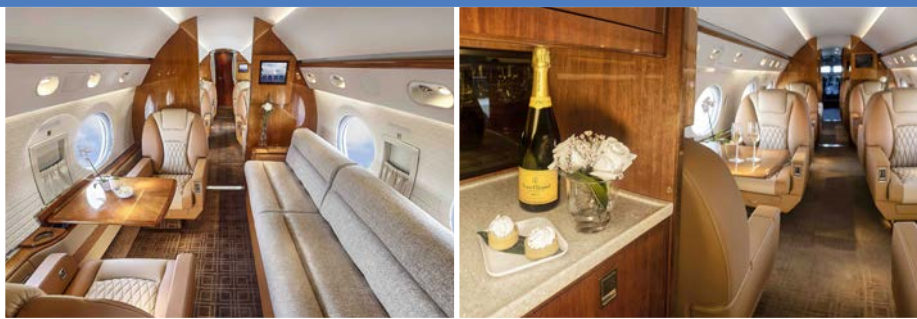

## Aircraft Category: Heavy Jet

With ultra long range, sleek performance and a stunning large cabin, it's the ideal aircraft for global travelers

### Certified Worldwide Ops | Cabin Aide

- **Capacity:** Comfortable 14 passenger executive configuration
- **Interior:** Carmel/cream two-toned leather captains chairs, forward split cabin for privacy 4-place divan opposite 2-place club seats, mid-cabin 4-place club seats, aft 4-place club seats
- **Galley:** Aft galley w/high-temperature oven, microwave oven, food chiller, coffee maker & refrigerator
- **Amenities:** Domestic Wifi, Airshow, dual 20-inch monitors

Berthing	6
Lavatories	2
Range	6200nm
Max. speed	mach 0.88/585mph
Cabin Height	6'2"
Cabin Length	50'1"
Cabin Width	7'3"
Internal Baggage	226 cu ft

YOR	2022
YOM	2001

14  
Passengers

KTEB  
KBCT  
KVNY  
Floating Fleet