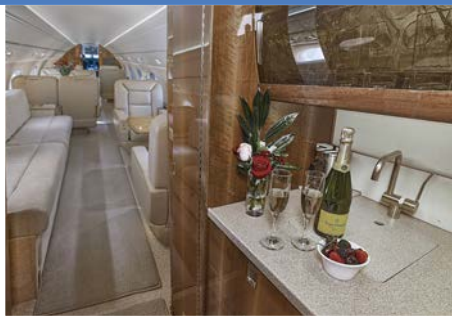

N11GW GULFSTREAM V

Aircraft Category: Heavy Jet

With ultra long range, sleek performance and a stunning large cabin, it's the ideal aircraft for global travelers

Certified Worldwide Ops | Cabin Aide

- Capacity:** Comfortable 14 passenger executive configuration
- Interior:** Light beige leather and fabric interior, forward jumpseat w/audio panel, forward 4-place club, mid-cabin 4-place conference group opposite a credenza, aft 4-place divan opposite 2-place club
- Galley:** Forward crew galley, aft main galley, microwave, Dynamo thermal cooling unit, dual Krups coffeemakers
- Amenities:** Complimentary Domestic Wifi, forward bulkhead monitor, mid-cabin monitor, Airshow Genesys, multi-disc DVD player, Blu-ray player

Berthing	6
Lavatories	2
Range	6200nm
Max. speed	mach 0.88/585mph
Cabin Height	6'2"
Cabin Length	50'1"
Cabin Width	7'3"
Internal Baggage	226 cu ft

YOR	2019
YOM	1999

14
Passengers

**KTEB
KBCT
KVNY**
Floating Fleet