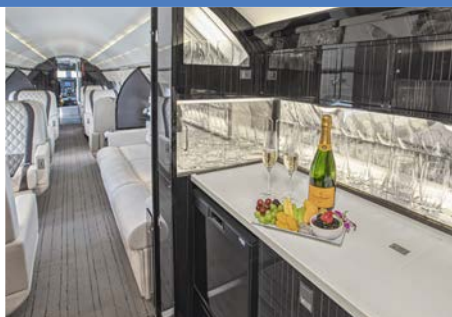

N30DJ GULFSTREAM IVSP

Aircraft Category: Heavy Jet

One of the best selling jets of all time, known for speed, performance, reliability and perfect for international travel

Certified Worldwide Ops | Cabin Aide

- Capacity:** Comfortable 16 passenger executive configuration
- Interior:** Soft leather seating, forward 4-place divan opposite 2-place club, mid-cabin 4-place club, aft 2-place club opposite 4-place divan, crew jumpseat
- Galley:** Aft full-service custom galley w/white Corian countertop, refrigerator, convection oven, microwave, Nespresso espresso maker, coffeemaker, sink w/cold/hot potable water, dual ice drawer
- Amenities:** Complimentary Domestic and Int'l Wifi available at \$5/mb, Airshow Genesys, DVD/CD/VCR players, eight 5.6-inch flat-panel video monitors, dual 10.4-inch flat-panel monitors, Bose acoustic noise-cancelling headsets